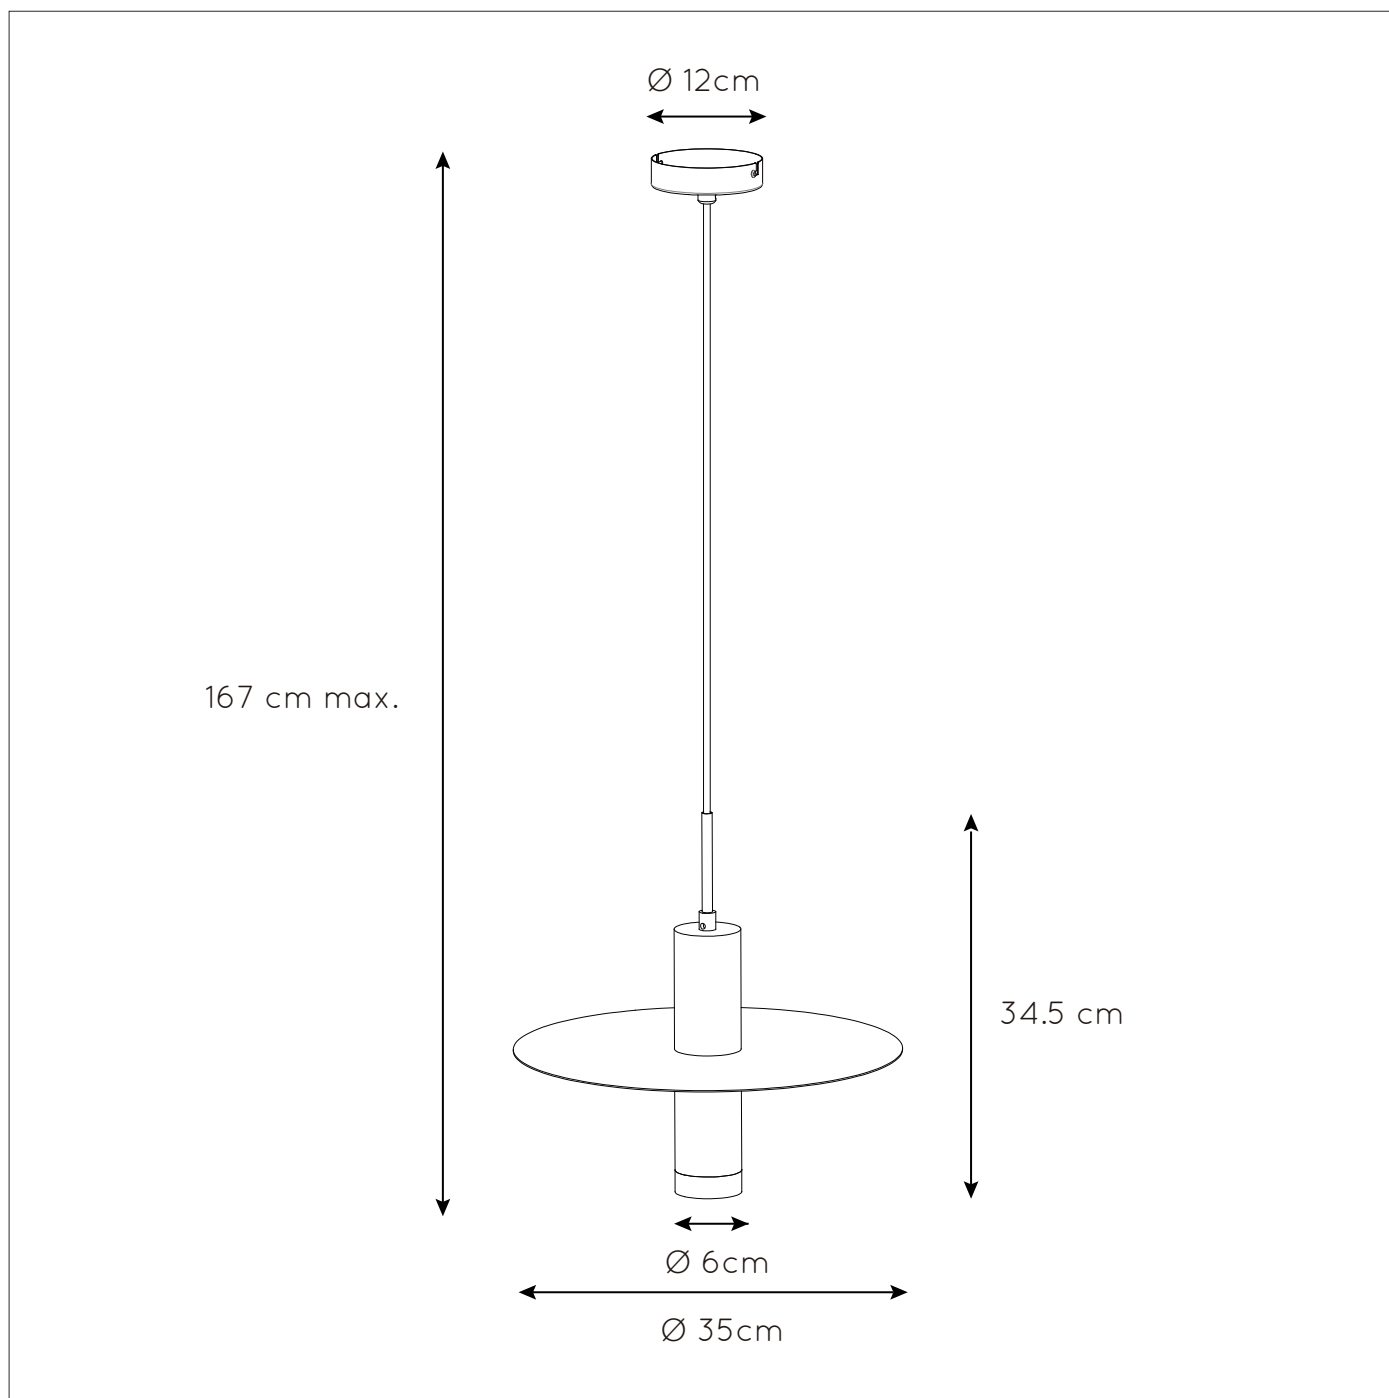

SELIN

Item number : 03322/01/30

EAN code : 5411212031037

Item number : 03322/01/37

EAN code : 5411212031044